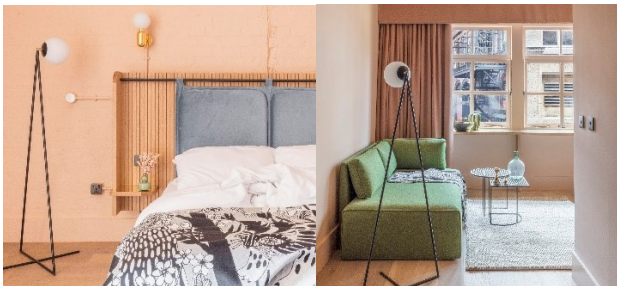

[Whitworth Locke](#), 4*

74 Princess Street, Manchester, M1 6JD

3

“Set in a beautiful 19th century building in Manchester’s civic quarter, with rooms embracing the quirks and history of the former cotton mill.”

15% off best available rate*

Email whitworthbookings@lockeliving.com quoting:
‘Manchester Met Corporate Rate’

*Rate available from Sunday to Thursday