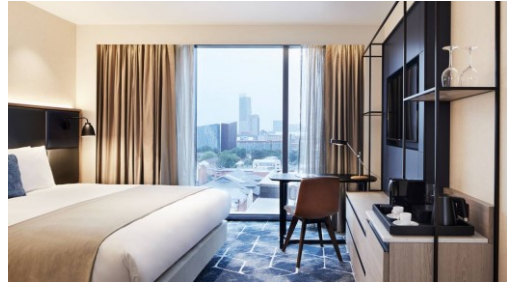

Standard B&B: £125

Superior Deluxe B&B: £155

Email ManchesterReservations@ihg.com quoting:
‘Manchester Met Corporate Rate’

[Hyatt Regency](#), 4*

55 Booth Street, Manchester, M15 6PQ

2

“This elegant and modern city-centre hotel is where people gather to learn, create, work, socialise and conduct business.”

*Rate available from Sunday to Thursday

[Hyatt House](#), 4*

55 Booth Street, Manchester, M15 6PQ

4

“Cleverly positioned on a peaceful square, here you will enjoy effortless access to Manchester’s major transport hubs and attractions.”